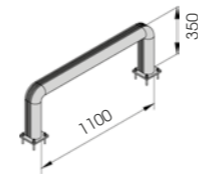

FENCE 90

DIFFERENT SIZES ON REQUEST

FAST AND EASY TO INSTALL

M12 GALVANISED STEEL

FE 90 1100x350

Length 1.100 mm
Packing unpacked on pallet
Colour B M

Equipped with accessories

FE 90 2400x350

Length 2.400 mm
Packing unpacked on pallet
Colour B M

Equipped with accessories

FENCE 150

DIFFERENT SIZES ON REQUEST

FAST AND EASY TO INSTALL

M12 GALVANISED STEEL

FE 150 1100x550

Length 1.100 mm
Packing unpacked on pallet
Colour B M