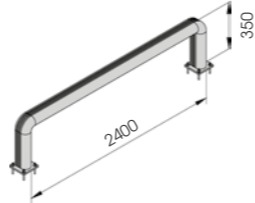

FENCE 90

DIFFERENT SIZES ON REQUEST

FAST AND EASY TO INSTALL

M12 GALVANISED STEEL

FE 90 1100x350

Length 1.100 mm
Packing unpacked on pallet
Colour B M

Equipped with accessories

FE 90 2400x350

Length 2.400 mm
Packing unpacked on pallet
Colour B M

Equipped with accessories

FENCE 150

DIFFERENT SIZES ON REQUEST

FAST AND EASY TO INSTALL

M12 GALVANISED STEEL

FE 150 1100x550

Length 1.100 mm
Packing unpacked on pallet
Colour B M