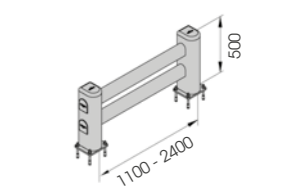

Rack end Barriers

SM

DIFFERENT SIZES ON REQUEST

FAST AND EASY TO INSTALL

M12 GALVANISED STEEL

SM 1500x400 MODULAR

Packing Colour **B** **M**
unpacked on pallet

Equipped with accessories

SM 1100x400

Length 1.100
Packing Colour **B** **M**
unpacked on pallet

Equipped with accessories

Rack end Barriers

LM

DIFFERENT SIZES ON REQUEST

FAST AND EASY TO INSTALL

M12 GALVANISED STEEL

LM 2000x500 MODULAR

Packing Colour **B** **M**
unpacked on pallet

Equipped with accessories

LM 1100x500
LM 2400x500

Length 1.100 / 2.400 mm
Packing Colour **B** **M**
unpacked on pallet

Equipped with accessories