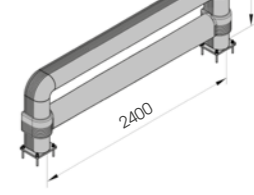

DIFFERENT SIZES ON REQUEST

FAST AND EASY TO INSTALL

FE LINK 1100x550

Length **1.100 mm**
Packing **unpacked on pallet**
Colour **B M**

Equipped with accessories

FE LINK 2400x550

Length **2.400 mm**
Packing **unpacked on pallet**
Colour **B M**