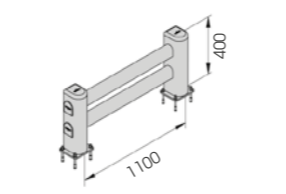

Rack end Barriers

SM

DIFFERENT SIZES ON REQUEST

FAST AND EASY TO INSTALL

M12 GALVANISED STEEL

SM 1500x400 MODULAR

Packing Colour **B** **M**
unpacked on pallet

Equipped with accessories

SM 1100x400

Length 1.100
Packing Colour **B** **M**
unpacked on pallet

Equipped with accessories

Rack end Barriers

LM

DIFFERENT SIZES ON REQUEST

FAST AND EASY TO INSTALL

M12 GALVANISED STEEL