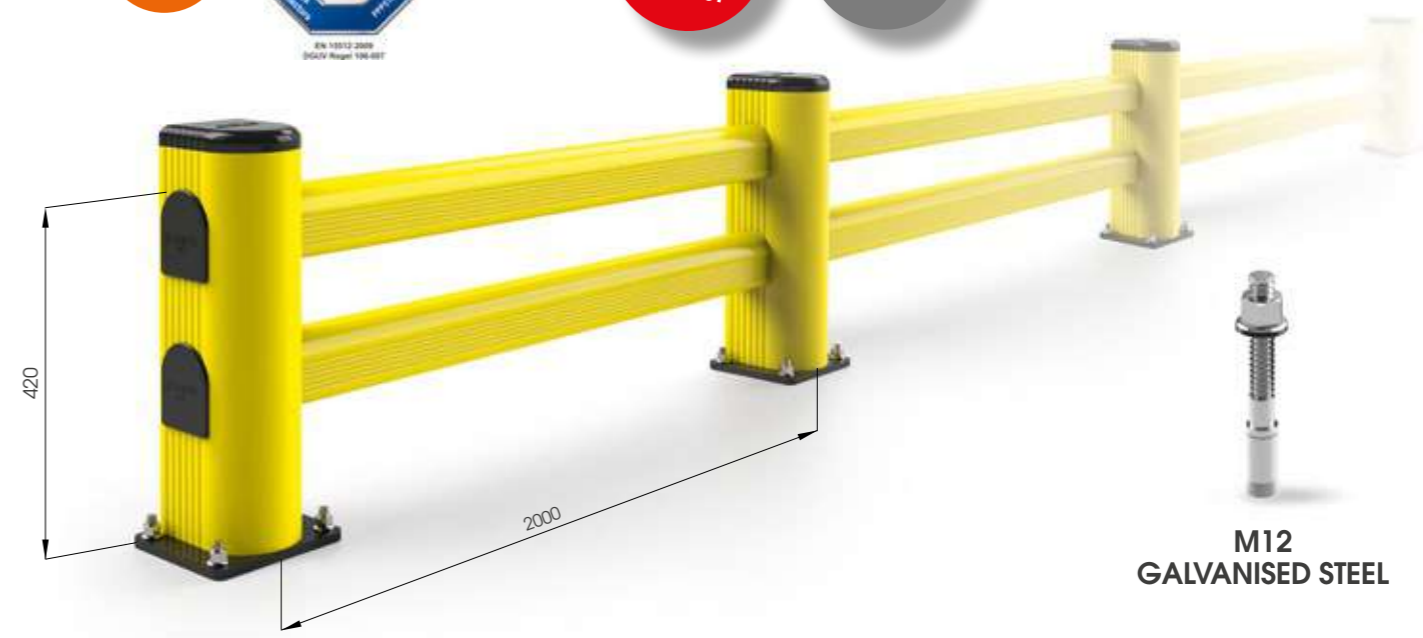

SM 1100x400

Length 1.100
Packing Colour **B** **M**
unpacked on pallet

Equipped with accessories

Rack end Barriers

LM

DIFFERENT SIZES ON REQUEST

FAST AND EASY TO INSTALL

M12 GALVANISED STEEL

FENCE 90

DIFFERENT SIZES ON REQUEST

FAST AND EASY TO INSTALL

M12 GALVANISED STEEL

FE 90 1100x350

Length 1.100 mm
Packing unpacked on pallet
Colour B M

Equipped with accessories

FE 90 2400x350