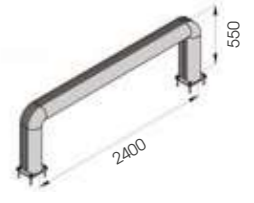

FENCE 90

DIFFERENT SIZES ON REQUEST

FAST AND EASY TO INSTALL

Length 1.100 mm
Packing unpacked on pallet
Colour B M

Equipped with accessories

Length 2.400 mm
Packing unpacked on pallet
Colour B M

Equipped with accessories

FENCE 150

DIFFERENT SIZES ON REQUEST

FAST AND EASY TO INSTALL

Length 1.100 mm
Packing unpacked on pallet
Colour B M

Equipped with accessories

Length 2.400 mm
Packing unpacked on pallet
Colour B M

Equipped with accessories