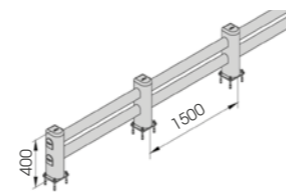

Rack end Barriers

SM

DIFFERENT SIZES ON REQUEST

FAST AND EASY TO INSTALL

M12 GALVANISED STEEL

SM 1500x400 MODULAR

Packing Colour **B** **M**
unpacked on pallet

Equipped with accessories

SM 1100x400

Length 1.100
Packing Colour **B** **M**
unpacked on pallet

Equipped with accessories

Rack end Barriers

LM

DIFFERENT SIZES ON REQUEST

FAST AND EASY TO INSTALL

M12 GALVANISED STEEL