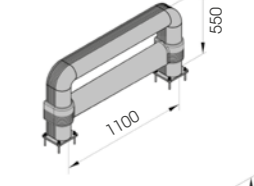

Length **1.100 mm**
Packing **unpacked on pallet**
Colour **B M**

Equipped with accessories

FE 150 REF 2400x550

Length **2.400 mm**
Packing **unpacked on pallet**
Colour **B M**

Equipped with accessories

FENCE LINK

DIFFERENT SIZES ON REQUEST

FAST AND EASY TO INSTALL

FE LINK 1100x550

Length **1.100 mm**
Packing **unpacked on pallet**
Colour **B M**

Equipped with accessories

FE LINK 2400x550

Length **2.400 mm**
Packing **unpacked on pallet**
Colour **B M**