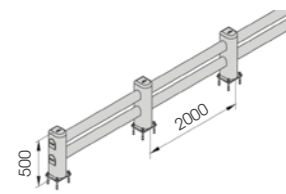

Rack end Barriers

SM

DIFFERENT SIZES ON REQUEST

FAST AND EASY TO INSTALL

M12 GALVANISED STEEL

SM 1500x400 MODULAR

Packing Colour **B** **M**
unpacked on pallet

Equipped with accessories

SM 1100x400

Length 1.100
Packing Colour **B** **M**
unpacked on pallet

Equipped with accessories

Rack end Barriers

LM

DIFFERENT SIZES ON REQUEST

FAST AND EASY TO INSTALL

M12 GALVANISED STEEL

LM 2000x500 MODULAR

Packing Colour **B** **M**
unpacked on pallet

Equipped with accessories

LM 1100x500
LM 2400x500

Length 1.100 / 2.400 mm
Packing Colour **B** **M**
unpacked on pallet

Equipped with accessories