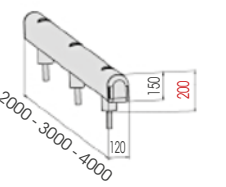

QUICK INSTALLATION WITH EXPANSION SCREW

M16 GALVANISED STEEL

ALTERNATIVE FIXING
HIGH RESISTANCE WITH RESIN

M16 STAINLESS STEEL

GR 90 500
750
1000
1500

Length 500 mm
Packing unpacked on pallet

Length 750 / 1000 / 1500 mm
Packing 2 pz / box

Colour **B** **M**

GR 90 2000
3000
4000

Length 2.000 / 3.000 / 4.000 mm
Packing unpacked on pallet

Colour **B** **M**

Equipped with accessories

GUARD RAIL 150

HIGH RESISTANCE WITH RESIN

M20 STAINLESS STEEL

GR 150 500
750
1000
1500

Length 500 / 750 / 1000 / 1500 mm
Packing unpacked on pallet

Colour **B** **M**

Equipped with accessories

GR 150 2000
3000
4000

Length 2.000 / 3.000 / 4.000 mm
Packing unpacked on pallet

Colour **B** **M**

Equipped with accessories

GRIN 90

M12 GALVANISED STEEL

GRIN 150

M12 GALVANISED STEEL

GRIN 90 1500

Length **1500 mm**
Packing **to be defined**
Colour **M**