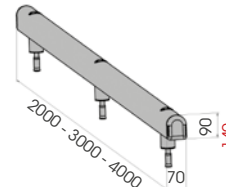

QUICK INSTALLATION WITH EXPANSION SCREW

M16 GALVANISED STEEL

ALTERNATIVE FIXING
HIGH RESISTANCE WITH RESIN

M16 STAINLESS STEEL

GR 90 500
750
1000
1500

Length 500 mm
Packing unpacked on pallet

Length 750 / 1000 / 1500 mm
Packing 2 pz / box

Colour **B** **M**

GR 90 2000
3000
4000

Length 2.000 / 3.000 / 4.000 mm
Packing unpacked on pallet

Colour **B** **M**

Equipped with accessories

GUARD RAIL 150

HIGH RESISTANCE WITH RESIN

M20 STAINLESS STEEL