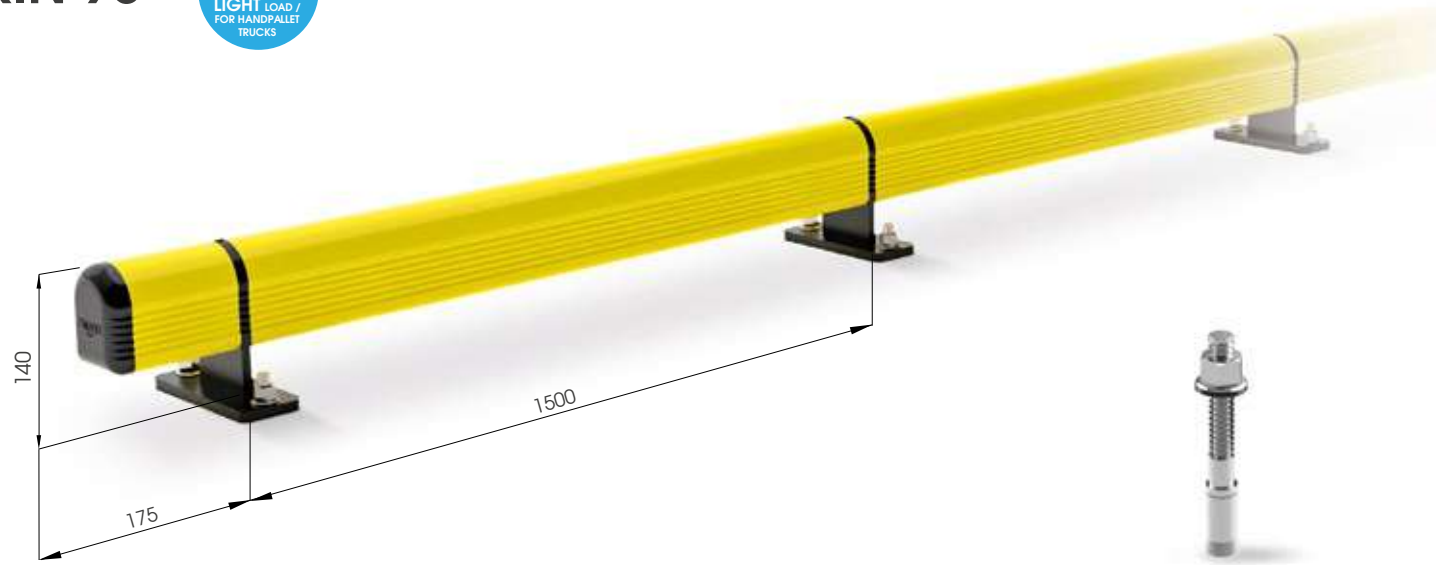

GRIN 90

M12 GALVANISED STEEL