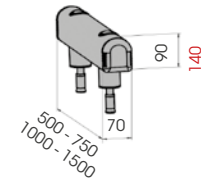

QUICK INSTALLATION WITH EXPANSION SCREW

M16 GALVANISED STEEL

ALTERNATIVE FIXING
HIGH RESISTANCE WITH RESIN

M16 STAINLESS STEEL

GR 90 500
750
1000
1500

Length 500 mm
Packing unpacked on pallet

Length 750 / 1000 / 1500 mm
Packing 2 pz / box

Colour **B** **M**

GR 90 2000
3000
4000

Length 2.000 / 3.000 / 4.000 mm
Packing unpacked on pallet

Colour **B** **M**

Equipped with accessories

GUARD RAIL 150

HIGH RESISTANCE WITH RESIN

M20 STAINLESS STEEL