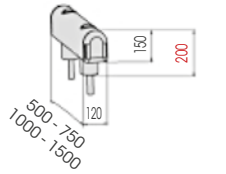

QUICK INSTALLATION WITH EXPANSION SCREW

M16 GALVANISED STEEL

ALTERNATIVE FIXING
HIGH RESISTANCE WITH RESIN

M16 STAINLESS STEEL

GR 90 500
750
1000
1500

Length 500 mm
Packing unpacked on pallet

Length 750 / 1000 / 1500 mm
Packing 2 pz / box

Colour **B** **M**

GR 90 2000
3000
4000

Length 2.000 / 3.000 / 4.000 mm
Packing unpacked on pallet

Colour **B** **M**

Equipped with accessories

GUARD RAIL 150

HIGH RESISTANCE WITH RESIN

M20 STAINLESS STEEL

GR 150 500
750
1000
1500

Length 500 / 750 / 1000 / 1500 mm
Packing unpacked on pallet

Colour **B** **M**

Equipped with accessories

GR 150 2000
3000
4000

Length 2.000 / 3.000 / 4.000 mm
Packing unpacked on pallet