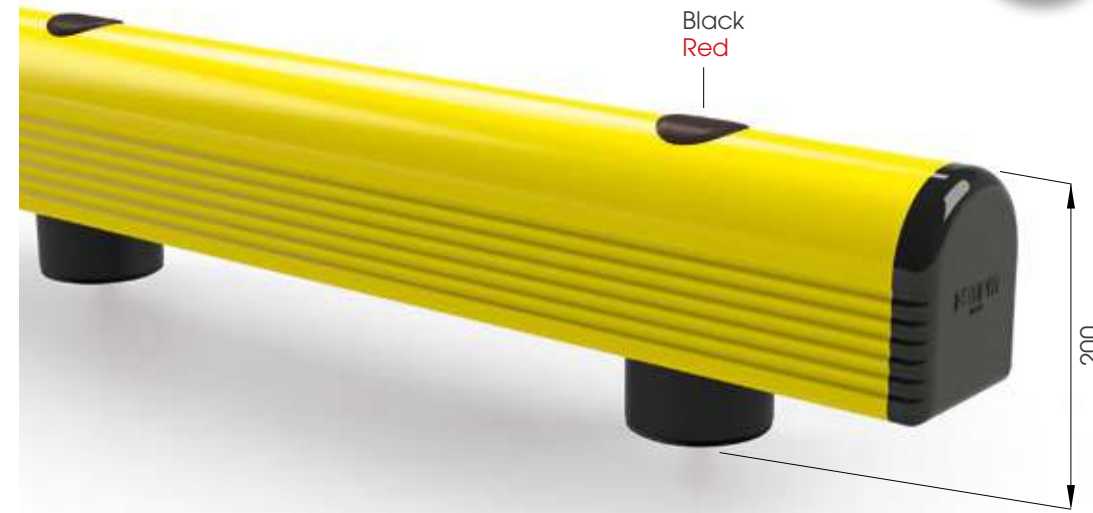

Colour **B** **M**

GR 90 2000
3000
4000

Length 2.000 / 3.000 / 4.000 mm
Packing unpacked on pallet

Colour **B** **M**

Equipped with accessories

GUARD RAIL 150

HIGH RESISTANCE WITH RESIN

M20 STAINLESS STEEL