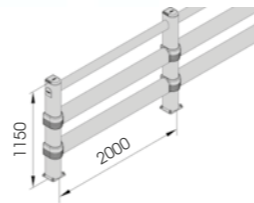

LINK 150/3

Link
**DIFFERENT
SIZES ON
REQUEST**

**M12
GALVANISED STEEL**

LINK 150/3

Packing Colour **unpacked on pallet**
M

Equipped with accessories

**LINK 150/3
CORNER**

Packing Colour **unpacked on pallet**
M

Equipped with accessories

LINK 150/2

DIFFERENT SIZES ON REQUEST

M12 GALVANISED STEEL

LINK 150/2

Equipped with accessories

Packing Colour **M** unpacked on pallet

LINK 150/1

DIFFERENT SIZES ON REQUEST

M12 GALVANISED STEEL

LINK 150/1

Equipped with accessories

Packing Colour **M** unpacked on pallet

LINK LM

DIFFERENT SIZES ON REQUEST

M12 GALVANISED STEEL