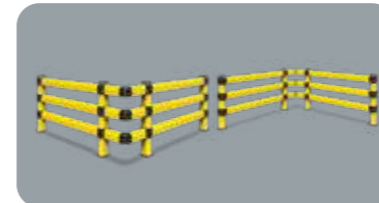

LINK 150/3

Link
**DIFFERENT
SIZES ON
REQUEST**

**M12
GALVANISED STEEL**

LINK 150/3

Packing Colour **unpacked on pallet**
M

Equipped with accessories

**LINK 150/3
CORNER**

Packing Colour **unpacked on pallet**
M

Equipped with accessories

LINK 150/2

DIFFERENT SIZES ON REQUEST

M12 GALVANISED STEEL

LINK 150/2

Equipped with accessories

Packing Colour **M** unpacked on pallet

LINK 150/1