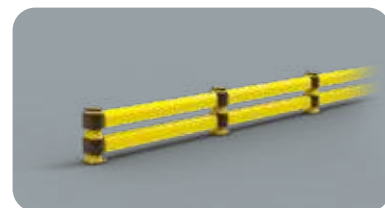

Equipped with accessories

LINK 150/2

DIFFERENT SIZES ON REQUEST

M12 GALVANISED STEEL

LINK 150/2

Equipped with accessories

Packing Colour **M** unpacked on pallet

LINK 150/1

DIFFERENT SIZES ON REQUEST

M12 GALVANISED STEEL

LINK 150/1

Equipped with accessories

Packing Colour **M** unpacked on pallet

LINK LM

DIFFERENT SIZES ON REQUEST

M12 GALVANISED STEEL

LINK LM 500 800

Equipped with accessories

Packing Colour **M** unpacked on pallet

LINK LM CORNER

Equipped with accessories

Packing Colour **M** unpacked on pallet

LINK SINGLE

DIFFERENT SIZES ON REQUEST

M12 GALVANISED STEEL

LINK SINGLE 500 800

Equipped with accessories

Packing Colour **M** unpacked on pallet

LINK SINGLE CORNER

Equipped with accessories

Packing Colour **M** unpacked on pallet