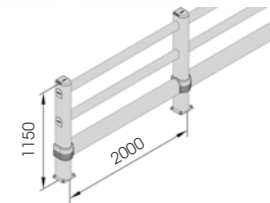

Equipped with accessories

LINK 150/2

DIFFERENT SIZES ON REQUEST

M12 GALVANISED STEEL

LINK 150/2

Equipped with accessories

Packing Colour **M** unpacked on pallet

LINK 150/1

DIFFERENT SIZES ON REQUEST

M12 GALVANISED STEEL

LINK 150/1

Equipped with accessories

Packing Colour **M** unpacked on pallet

LINK LM

DIFFERENT SIZES ON REQUEST

M12 GALVANISED STEEL

LINK LM 500 800

Equipped with accessories

Packing Colour **M** unpacked on pallet

LINK LM CORNER

Equipped with accessories

Packing Colour **M** unpacked on pallet

LINK SINGLE

DIFFERENT SIZES ON REQUEST