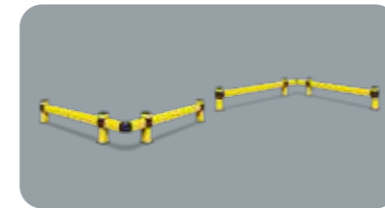

Equipped with accessories

LINK 150/2

DIFFERENT SIZES ON REQUEST

M12 GALVANISED STEEL

LINK 150/2

Equipped with accessories

Packing Colour **M** unpacked on pallet

LINK 150/1

DIFFERENT SIZES ON REQUEST

M12 GALVANISED STEEL

LINK 150/1

Equipped with accessories

Packing Colour **M** unpacked on pallet

LINK LM

DIFFERENT SIZES ON REQUEST

M12 GALVANISED STEEL

LINK LM 500 800

Equipped with accessories

Packing Colour **M** unpacked on pallet

LINK LM CORNER

Equipped with accessories

Packing Colour **M** unpacked on pallet

LINK SINGLE

DIFFERENT SIZES ON REQUEST

M12 GALVANISED STEEL

LINK SINGLE 500 800

Equipped with accessories

Packing Colour **M** unpacked on pallet

LINK SINGLE CORNER

Equipped with accessories

Packing Colour **M** unpacked on pallet