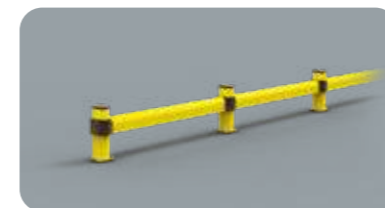

DIFFERENT SIZES ON REQUEST

M12 GALVANISED STEEL

LINK 150/1

Equipped with accessories

Packing Colour **M** unpacked on pallet

LINK LM

DIFFERENT SIZES ON REQUEST

M12 GALVANISED STEEL

LINK LM 500 800

Equipped with accessories

Packing Colour **M** unpacked on pallet

LINK LM CORNER

Equipped with accessories

Packing Colour **M** unpacked on pallet

LINK SINGLE

DIFFERENT SIZES ON REQUEST

M12 GALVANISED STEEL

LINK SINGLE 500 800

Equipped with accessories

Packing Colour **M** unpacked on pallet

LINK SINGLE CORNER

Equipped with accessories

Packing Colour **M** unpacked on pallet