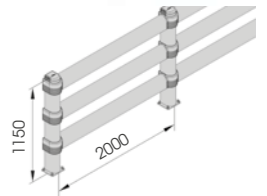

LINK 150/3

Link
**DIFFERENT
SIZES ON
REQUEST**

**M12
GALVANISED STEEL**

LINK 150/3

Packing Colour **unpacked on pallet**
M

Equipped with accessories

**LINK 150/3
CORNER**

Packing Colour **unpacked on pallet**
M