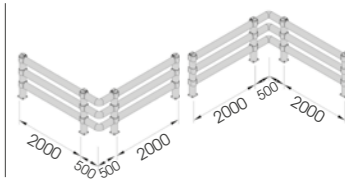

07

LINK

The first adaptable barrier in the world thanks to the new connection system. Rail adjustable height, easy to set up, higher resistance in the most critical points.

Prima barriera al mondo regolabile a piacimento con nuovo sistema di raccordo. Altezza regolabile, facilmente componibili e resistenza potenziata nei punti piu' critici.

Première barrière au monde à modifier aux besoins avec un nouveau système de jonction. Hauteur à changer, facile à assembler et résistance renforcée aux points plus compliqués.

Primera barrera del mundo ajustable según lo necesario con un nuevo sistema de ajuste. Altura ajustable, fácilmente componibles y resistencia potenciada en los puntos más críticos.

**NEW
PRODUCT**

**ADAPTABLE
HEIGHT**
↕
**ON YOUR
NEEDS**

LINK 150/3

Link
**DIFFERENT
SIZES ON
REQUEST**

**M12
GALVANISED STEEL**

LINK 150/3

Packing Colour **unpacked on pallet**
M

Equipped with accessories

**LINK 150/3
CORNER**

Packing Colour **unpacked on pallet**
M

Equipped with accessories