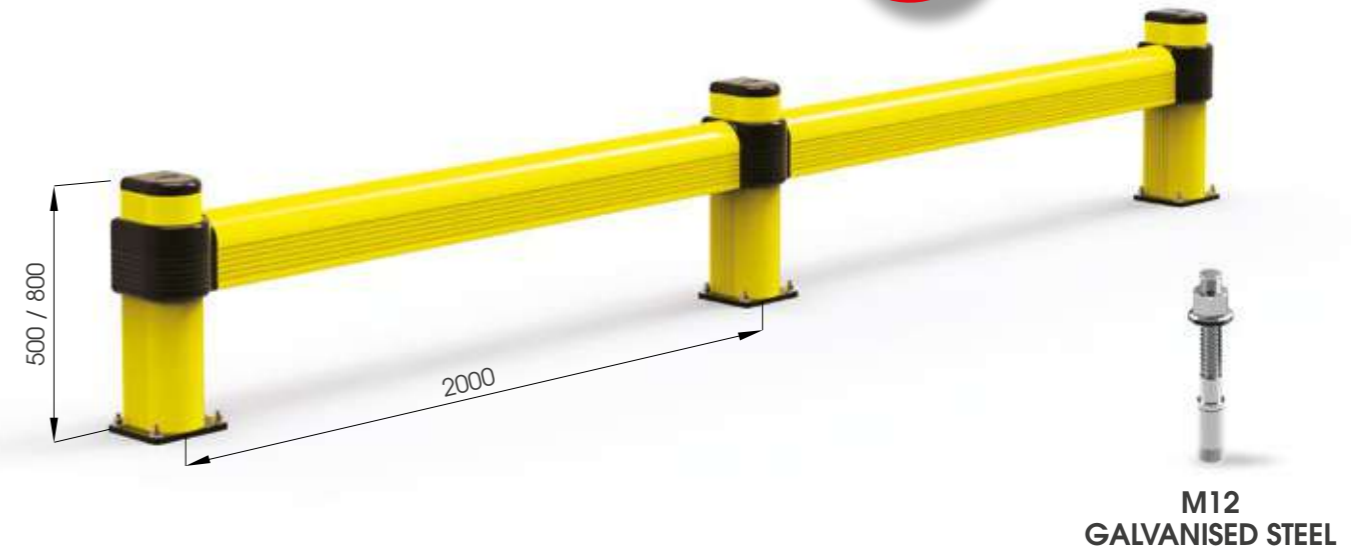

LINK LM 500 800

Equipped with accessories

Packing Colour **M** unpacked on pallet

LINK LM CORNER

Equipped with accessories

Packing Colour **M** unpacked on pallet

LINK SINGLE

DIFFERENT SIZES ON REQUEST

M12 GALVANISED STEEL

LINK SINGLE 500 800

Equipped with accessories

Packing Colour **M** unpacked on pallet

LINK SINGLE CORNER

Equipped with accessories

Packing Colour **M** unpacked on pallet