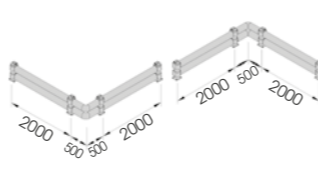

LINK LM 500 800

Equipped with accessories

Packing Colour **M** unpacked on pallet

LINK LM CORNER

Equipped with accessories

Packing Colour **M** unpacked on pallet

LINK SINGLE

DIFFERENT SIZES ON REQUEST

M12 GALVANISED STEEL

LINK SINGLE 500 800

Equipped with accessories

Packing Colour **M** unpacked on pallet

LINK SINGLE CORNER

Equipped with accessories

Packing Colour **M** unpacked on pallet