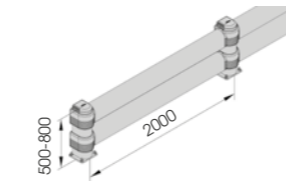

Equipped with accessories

LINK 150/2

DIFFERENT SIZES ON REQUEST

M12 GALVANISED STEEL

LINK 150/2

Equipped with accessories

Packing Colour **M** unpacked on pallet

LINK 150/1

DIFFERENT SIZES ON REQUEST

M12 GALVANISED STEEL

LINK 150/1

Equipped with accessories

Packing Colour **M** unpacked on pallet

LINK LM

DIFFERENT SIZES ON REQUEST

M12 GALVANISED STEEL

LINK LM 500 800

Equipped with accessories

Packing Colour **M** unpacked on pallet

LINK LM CORNER

Equipped with accessories

Packing Colour **M** unpacked on pallet

LINK SINGLE

DIFFERENT SIZES ON REQUEST