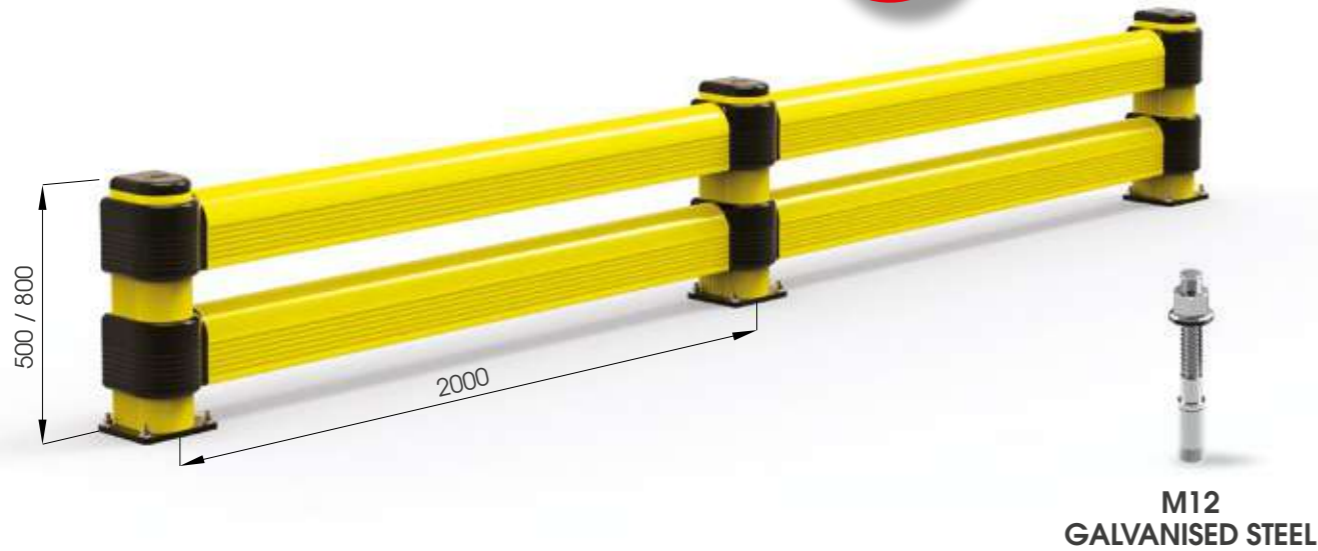

DIFFERENT SIZES ON REQUEST

M12 GALVANISED STEEL

LINK 150/1

Equipped with accessories

Packing Colour **M** unpacked on pallet

LINK LM

DIFFERENT SIZES ON REQUEST

M12 GALVANISED STEEL