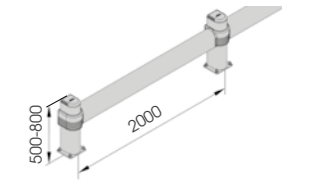

DIFFERENT SIZES ON REQUEST

M12 GALVANISED STEEL

LINK 150/1

Equipped with accessories

Packing Colour **M** unpacked on pallet

LINK LM

DIFFERENT SIZES ON REQUEST

M12 GALVANISED STEEL

LINK LM 500 800

Equipped with accessories

Packing Colour **M** unpacked on pallet

LINK LM CORNER

Equipped with accessories

Packing Colour **M** unpacked on pallet

LINK SINGLE

DIFFERENT SIZES ON REQUEST

M12 GALVANISED STEEL

LINK SINGLE 500 800

Equipped with accessories

Packing Colour **M** unpacked on pallet

LINK SINGLE CORNER

Equipped with accessories

Packing Colour **M** unpacked on pallet