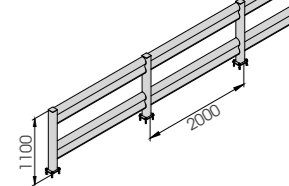

Equipped with accessories

M12 GALVANISED STEEL

**BFLEX.COM/2 2000x1100 MODULAR**

Packing Colour **B M**

Equipped with accessories

**BFLEX.COM/2 1100x1100**  
**BFLEX.COM/2 2400x1100**

Length Packing 1.100 / 2.400 mm  
Colour **B M**