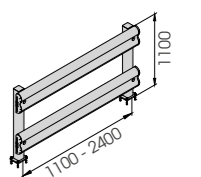

# BFLEX.FRONT/2

M12 GALVANISED STEEL

**BFLEX.FRONT/2 2000x1100 MODULAR**

Packing Colour **M** unpacked on pallet

Equipped with accessories

**BFLEX.FRONT/2 1100x1100**  
**BFLEX.FRONT/2 2400x1100**

Length Packing Colour **M** 1.100 / 2.400 mm unpacked on pallet