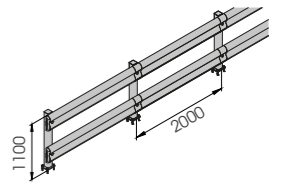

# BFLEX.FRONT/2

M12 GALVANISED STEEL

**BFLEX.FRONT/2 2000x1100 MODULAR**

Packing Colour **M** unpacked on pallet

Equipped with accessories

**BFLEX.FRONT/2 1100x1100**  
**BFLEX.FRONT/2 2400x1100**

Length Packing Colour **M** 1.100 / 2.400 mm unpacked on pallet