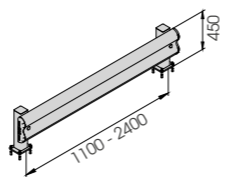

# BFLEX.FRONT/1

M12 GALVANISED STEEL

**BFLEX.FRONT/1 2000x450 MODULAR**

Packing Colour **M** unpacked on pallet

Equipped with accessories

**BFLEX.FRONT/1 1100x450**  
**BFLEX.FRONT/1 2400x450**

Length Packing Colour **M** 1.100 / 2.400 mm unpacked on pallet