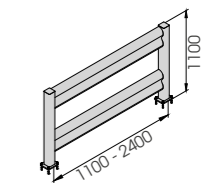

Equipped with accessories

M12 GALVANISED STEEL

**BFLEX.COM/2 2000x1100 MODULAR**

Packing Colour **B M**

Equipped with accessories

**BFLEX.COM/2 1100x1100**  
**BFLEX.COM/2 2400x1100**

Length Packing 1.100 / 2.400 mm  
Colour **B M**