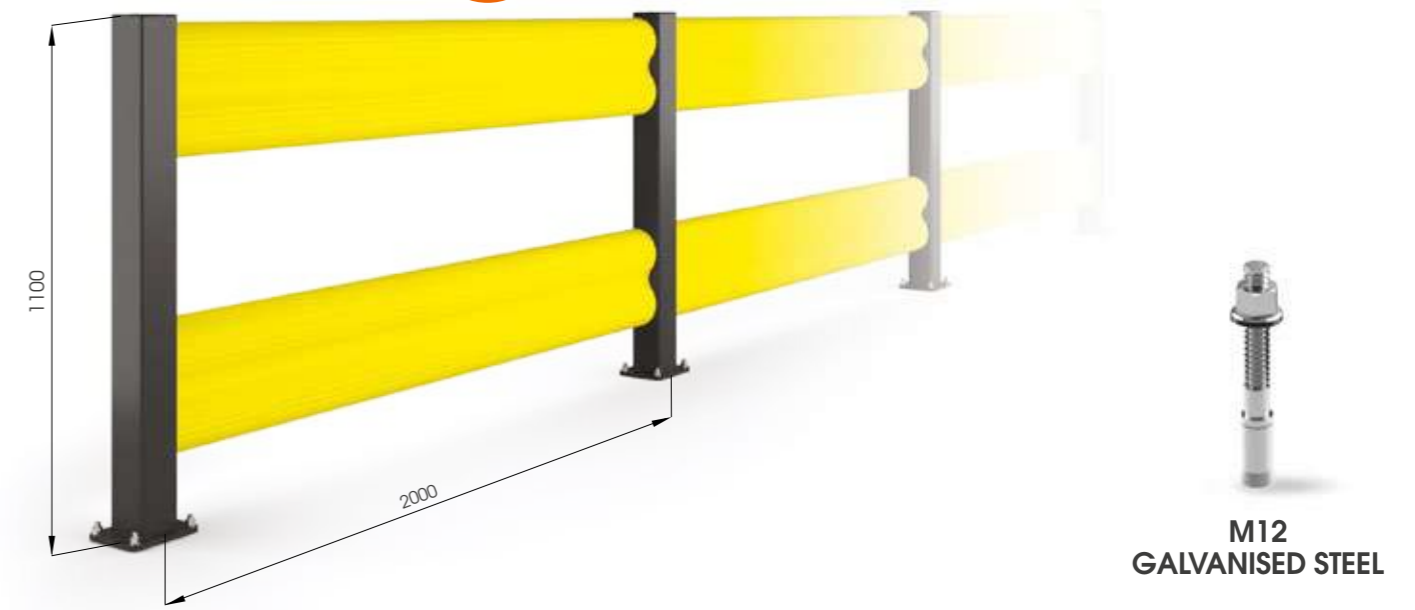

M12 GALVANISED STEEL

BFLEX.COM/2 2000x1100 MODULAR

Packing Colour **B M**

Equipped with accessories

Length Packing 1.100 / 2.400 mm
Colour **B M**

Equipped with accessories