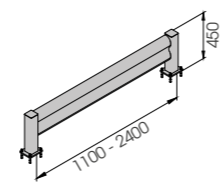

Equipped with accessories

M12 GALVANISED STEEL

**BFLEX.COM/1 2000x450 MODULAR**

Packing Colour **B M**

Equipped with accessories

**BFLEX.COM/1 1100x450**  
**BFLEX.COM/1 2400x450**

Length Packing 1.100 / 2.400 mm  
Colour **B M**