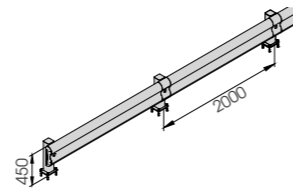

# BFLEX.FRONT/1

M12 GALVANISED STEEL

**BFLEX.FRONT/1 2000x450 MODULAR**

Packing Colour **M** unpacked on pallet

Equipped with accessories

**BFLEX.FRONT/1 1100x450**  
**BFLEX.FRONT/1 2400x450**

Length Packing Colour **M** 1.100 / 2.400 mm unpacked on pallet