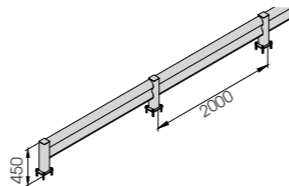

Equipped with accessories

M12 GALVANISED STEEL

**BFLEX.COM/1 2000x450 MODULAR**

Packing Colour **B M**

Equipped with accessories

**BFLEX.COM/1 1100x450**  
**BFLEX.COM/1 2400x450**

Length Packing 1.100 / 2.400 mm  
Colour **B M**