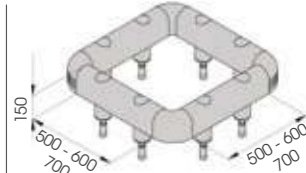

- REMOVABLE
- NO SCRATCHES
- VERY SOLID AND SLIM DESIGN
- NO FIXING IS REQUIRED

COLUMN PROTECTION 90

DIFFERENT SIZES ON REQUEST

M16
STAINLESS STEEL

COPRO 90 500x500
600x600
700x700

Packing Colour **M**
unpacked on pallet

Equipped with accessories

COLUMN PROTECTION 150

DIFFERENT SIZES ON REQUEST

M20
STAINLESS STEEL

COPRO 150 500x500
600x600
700x700

Packing Colour **M**
unpacked on pallet

Equipped with accessories

HUG TOWER

DIFFERENT SIZED AND HEIGHT ON REQUEST

COMPACT

NO HOLES ON THE FLOOR AND COLUMN!

CHOOSE THE HEIGHT YOU NEED! UP TO 5 RAILS

HUG TOWER 500x500
600x600
700x700

Packing Colour **to be defined**
M

Equipped with accessories

TOWER PROTECTION

DIFFERENT SIZES ON REQUEST

M12 GALVANISED STEEL

TOWER 500x500
600x600
700x700

Packing Colour **to be defined**
M

Equipped with accessories