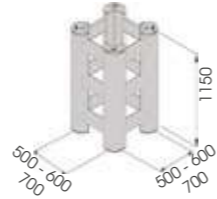

DIFFERENT SIZED AND HEIGHT ON REQUEST

COMPACT

NO HOLES ON THE FLOOR AND COLUMN!

CHOOSE THE HEIGHT YOU NEED! UP TO 5 RAILS

HUG TOWER 500x500
600x600
700x700

Packing Colour **to be defined**
M

Equipped with accessories

TOWER PROTECTION

DIFFERENT SIZES ON REQUEST

M12 GALVANISED STEEL

TOWER 500x500
600x600
700x700

Packing Colour **to be defined**
M

Equipped with accessories