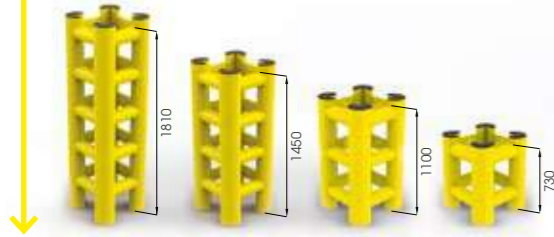

- REMOVABLE
- NO SCRATCHES
- VERY SOLID AND SLIM DESIGN
- NO FIXING IS REQUIRED

COLUMN PROTECTION 90

DIFFERENT SIZES ON REQUEST

M16
STAINLESS STEEL

COPRO 90 500x500
600x600
700x700

Packing Colour **M**
unpacked on pallet

Equipped with accessories

COLUMN PROTECTION 150

DIFFERENT SIZES ON REQUEST

M20
STAINLESS STEEL

COPRO 150 500x500
600x600
700x700

Packing Colour **M**
unpacked on pallet

Equipped with accessories

HUG TOWER

DIFFERENT SIZED AND HEIGHT ON REQUEST

COMPACT

NO HOLES ON THE FLOOR AND COLUMN!

CHOOSE THE HEIGHT YOU NEED! UP TO 5 RAILS

HUG TOWER 500x500
600x600
700x700

Packing Colour **to be defined**
M

Equipped with accessories

TOWER PROTECTION

DIFFERENT SIZES ON REQUEST

M12 GALVANISED STEEL

TOWER 500x500
600x600
700x700

Packing Colour **to be defined**
M

Equipped with accessories