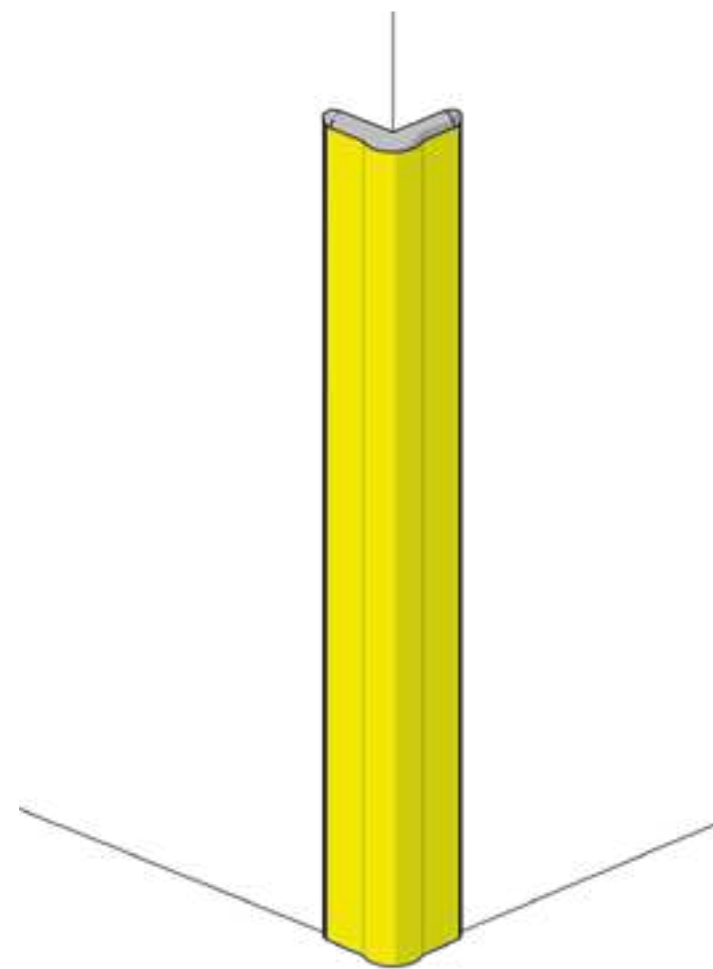

CP 100/200

ISTRUZIONI DI INSTALLAZIONE
ASSEMBLY INSTRUCTIONS

12. KERB

KERB 200/300

PROFILO KERB
KERB PROFILE

WARNING

The product is not equipped with fixing accessories for the wall.
Use self-drilling button head cap screw $\varnothing 3.9$ if mounted to panel or wood walls.
Use plastic plugs $\varnothing 3.9$ if mounted to concrete walls.