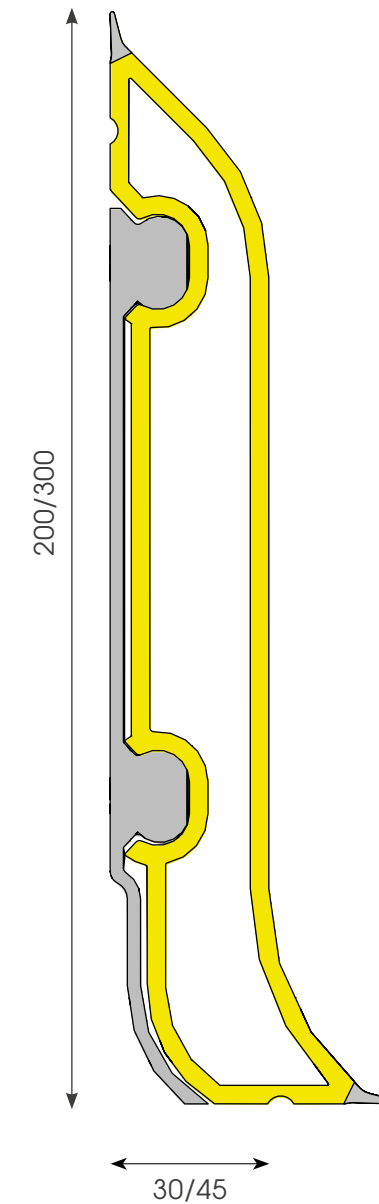

CP 100/200

ISTRUZIONI DI INSTALLAZIONE
ASSEMBLY INSTRUCTIONS

12. KERB

KERB 200/300

PROFILO KERB
KERB PROFILE

WARNING

The product is not equipped with fixing accessories for the wall.
Use self-drilling button head cap screw $\varnothing 3.9$ if mounted to panel or wood walls.
Use plastic plugs $\varnothing 3.9$ if mounted to concrete walls.