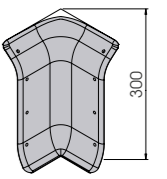

KSE 300

To install with TB20 / TF20

Packing **10 pz / box**
Colour **B E**