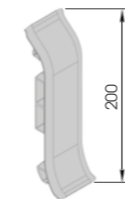

KSE 200

To install with TB14 / TF14

Packing **20 pz / box**
 Colour **B E**

KSTD/SX 200

To install with TB14 / TF14

Packing **20 pz / box**
 Colour **B E**

KSJ 200 LT

**THERMAL
 BREAK
 RESISTANT**

Packing **to be defined**
 Colour **K**

**FLEXIBLE
 JOINT**

KS 300

Length **4.000 mm**
 Packing **1 pz**
 Colour **M E**

KEPF 300

To install with TB20

Packing **40 pz / box**

KSJ 300