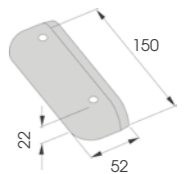

WPA 150

To install with TS9

Packing **20 pz / box**
Colour **B E**