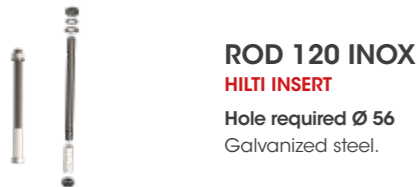

Fixing accessories

Colours