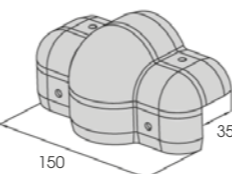

ASP 200

SOFT

Length **4.000 mm**
Packing **2 pz / box**
Colour **B M**