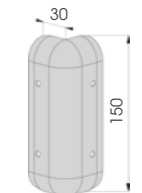

Length **4.000 mm**
Packing **8 pz / box**
Colour **B E F**

WP 150

Length **4.000 mm**
Packing **4 pz / box**
Colour **B M E**

WPC

To install with WP 100 / WP 150

Length **4.000 mm**
Packing **16 pz / box**
Colour **A B M D E F G H**

Packing **50 pz / box**
Colour **B E**

WPA 150

To install with TS9

Packing **20 pz / box**
Colour **B E**

WP 100

Length **4.000 mm**
Packing **8 pz / box**
Colour **B E F**

WP 150

Length **4.000 mm**
Packing **4 pz / box**
Colour **B M E**