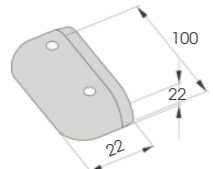

WPA 100

To install with TS9

Packing **20 pz / box**
Colour **B E**