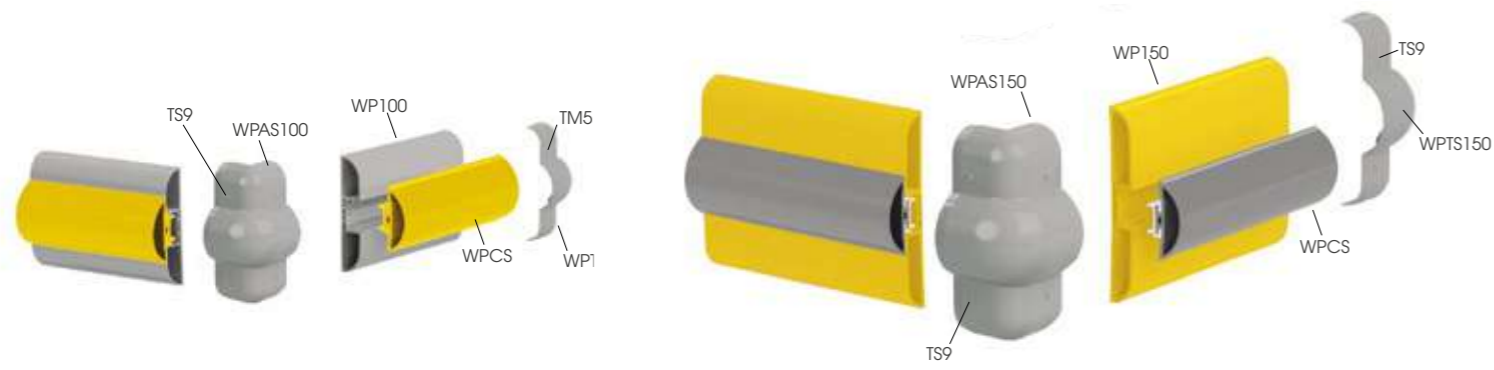

Packing **50 pz / box**
Colour **B E**

WPA 150

To install with TS9

Packing **20 pz / box**
Colour **B E**

WP 100

Length **4.000 mm**
Packing **8 pz / box**
Colour **B E F**

WP 150

Length **4.000 mm**
Packing **4 pz / box**
Colour **B M E**