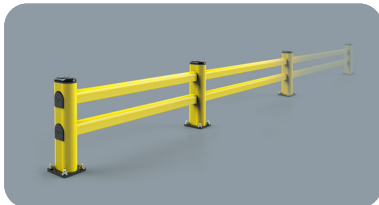

SM

DIFFERENT SIZES ON REQUEST

FAST AND EASY TO INSTALL

Rack Protection

M12 GALVANISED STEEL

SM 1100x400

Length 1.100
Packing unpacked on pallet
Colour B M

Equipped with accessories

SM 1500x400 MODULAR

Packing unpacked on pallet
Colour B M

Equipped with accessories