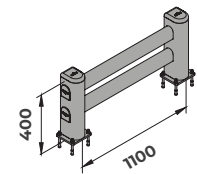

SM

DIFFERENT SIZES ON REQUEST

FAST AND EASY TO INSTALL

Rack Protection

M12 GALVANISED STEEL

SM 1100x400

Length 1.100
Packing unpacked on pallet
Colour B M

Equipped with accessories