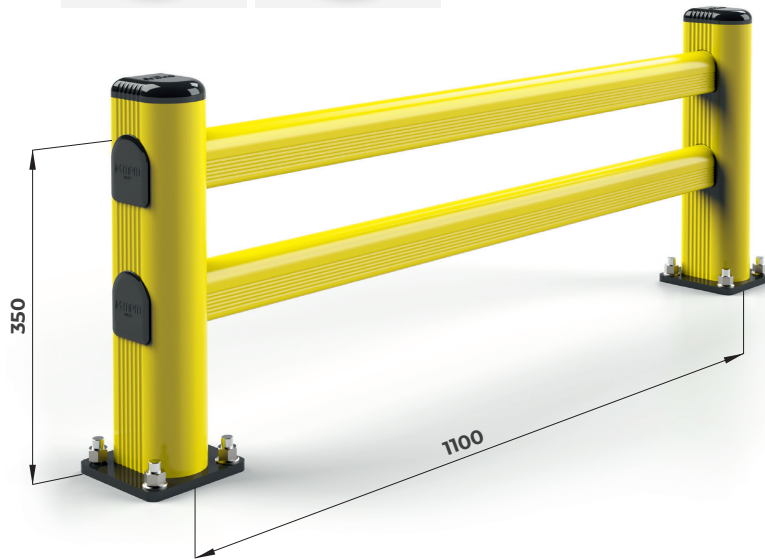

SM

DIFFERENT SIZES ON REQUEST

FAST AND EASY TO INSTALL

Rack Protection

M12 GALVANISED STEEL

SM 1100x400

Length 1.100
Packing unpacked on pallet
Colour B M

Equipped with accessories

SM 1500x400 MODULAR

Packing unpacked on pallet
Colour B M

Equipped with accessories