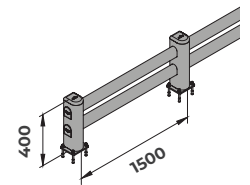

SM

DIFFERENT SIZES ON REQUEST

FAST AND EASY TO INSTALL

Rack Protection

M12 GALVANISED STEEL

SM 1100x400

Length 1.100
Packing unpacked on pallet
Colour B M

Equipped with accessories

SM 1500x400 MODULAR

Packing unpacked on pallet
Colour B M

Equipped with accessories