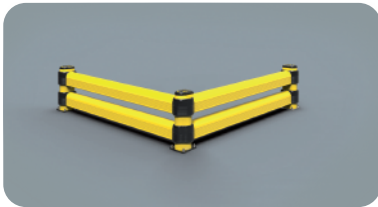

Link

LINK LM

DIFFERENT SIZES ON REQUEST

M12 GALVANISED STEEL

LINK LM 500 800

Packing: unpacked on pallet
Colour: B M

Equipped with accessories

LINK LM CORNER

External Corners available

Equipped with accessories

Packing: unpacked on pallet
Colour: B M