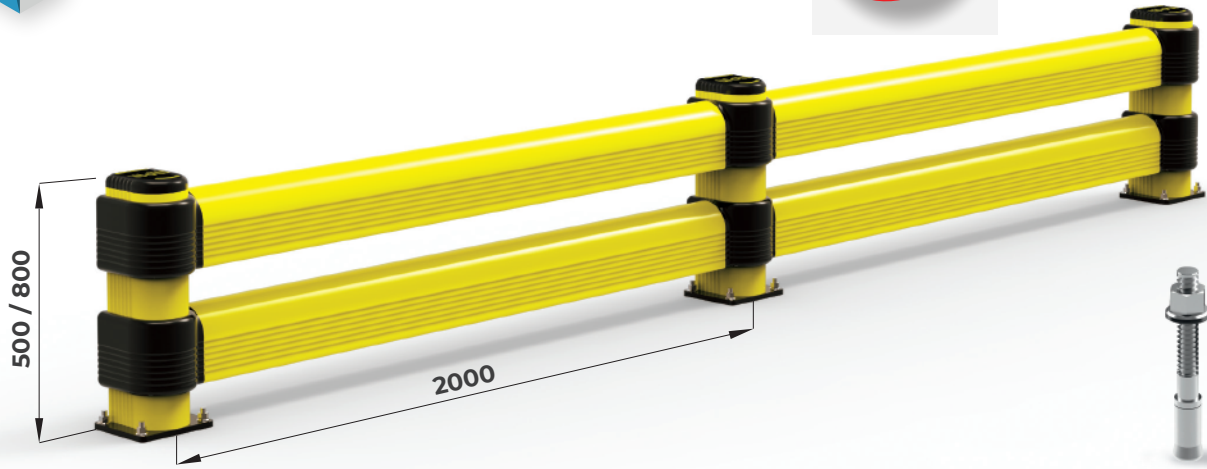

Link

LINK LM

DIFFERENT SIZES ON REQUEST

M12 GALVANISED STEEL

LINK LM 500 800

Packing: unpacked on pallet
Colour: B M

Equipped with accessories

LINK LM CORNER

External Corners available

Equipped with accessories

Packing: unpacked on pallet
Colour: B M