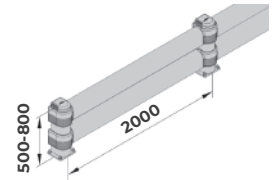

Link

LINK LM

DIFFERENT SIZES ON REQUEST

M12 GALVANISED STEEL

LINK LM 500 800

Packing: unpacked on pallet
Colour: B M

Equipped with accessories

LINK LM CORNER