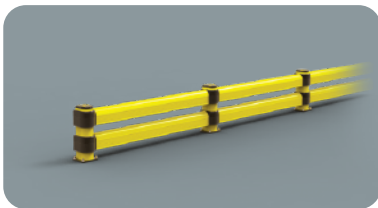

Link

LINK LM

DIFFERENT SIZES ON REQUEST

M12 GALVANISED STEEL

LINK LM 500 800

Packing: unpacked on pallet
Colour: B M

Equipped with accessories

LINK LM CORNER

External Corners available

Equipped with accessories

Packing: unpacked on pallet
Colour: B M