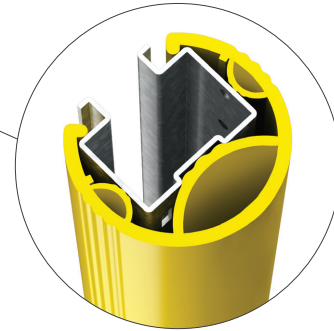

**EASY TO INSTALL**

**THE ONLY ONE WITH TRIPLE SHOCK ABSORBER**

**CUSTOMIZED SOLUTIONS TO FIT ALL UPRIGHTS**

## RPS / RPM / RPL

**RPS 600**

**Small**

Available also size 400

Packing 6 pz / box  
Packing 115 pz / big parcel  
Colour **M**

**RPM 600**

**Medium**

Available also size 400