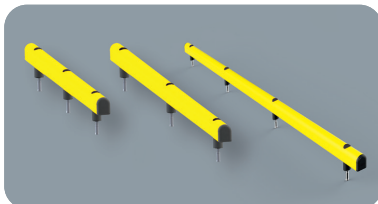

# Guard Rails GUARD RAIL 90

QUICK  
INSTALLATION  
WITH  
EXPANSION  
SCREW

M16  
GALVANISED STEEL

ALTERNATIVE FIXING  
HIGH RESISTANCE WITH RESIN

SF16  
STAINLESS STEEL

GR 90 500  
750  
1000  
1500

Length 500 mm  
Packing unpacked on pallet

Length 750 / 1000 / 1500 mm  
Packing 2 pz / box

Colour **B** **M**

Equipped with accessories

GR 90 2000  
3000  
4000

Length 2.000 / 3.000 / 4.000 mm  
Packing unpacked on pallet  
Colour **B** **M**

Equipped with accessories