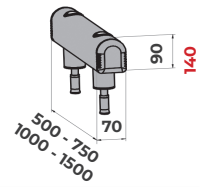

# Guard Rails GUARD RAIL 90

QUICK  
INSTALLATION  
WITH  
EXPANSION  
SCREW

M16  
GALVANISED STEEL

ALTERNATIVE FIXING  
HIGH RESISTANCE WITH RESIN

SF16  
STAINLESS STEEL

GR 90 500  
750  
1000  
1500

Length 500 mm  
Packing unpacked on pallet

Length 750 / 1000 / 1500 mm  
Packing 2 pz / box

Colour **B** **M**

Equipped with accessories

GR 90 2000  
3000  
4000

Length 2.000 / 3.000 / 4.000 mm  
Packing unpacked on pallet  
Colour **B** **M**

Equipped with accessories