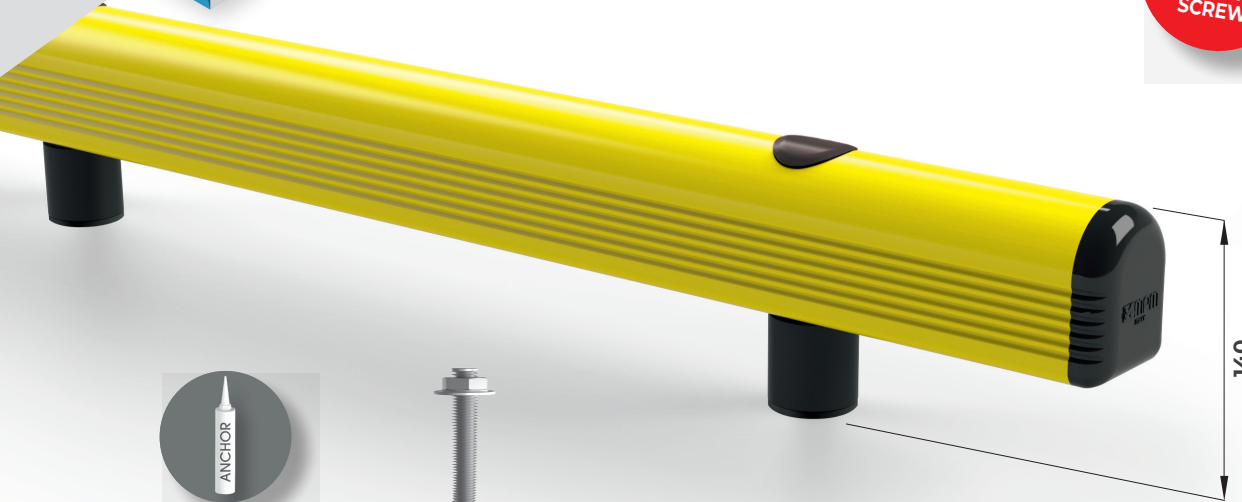

# Guard Rails GUARD RAIL 90

QUICK  
INSTALLATION  
WITH  
EXPANSION  
SCREW

M16  
GALVANISED STEEL

ALTERNATIVE FIXING  
HIGH RESISTANCE WITH RESIN

SF16  
STAINLESS STEEL

GR 90 500  
750  
1000  
1500

Length 500 mm  
Packing unpacked on pallet

Length 750 / 1000 / 1500 mm  
Packing 2 pz / box

Colour **B** **M**

Equipped with accessories

GR 90 2000  
3000  
4000

Length 2.000 / 3.000 / 4.000 mm  
Packing unpacked on pallet  
Colour **B** **M**

Equipped with accessories