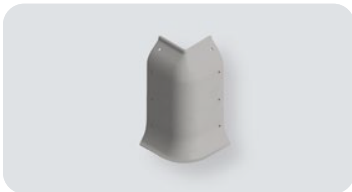

Kerb

KS 200

Length 4.000 mm
 Packing 3 pz / box
 Colour B M E

KEPF 200

To install with TB14

Packing 50 pz / box
 Colour K

KSJ 200

To install with TB14 / TF14

Packing 20 pz / box
 Colour B E

KSI 200

To install with TB14 / TF14

Packing 20 pz / box
 Colour B E

KSE 200

To install with TB14 / TF14

Packing 20 pz / box
 Colour B E

KSTD/SX 200

To install with TB14 / TF14

Packing 20 pz / box
 Colour B E

KSJ 200 LT

Packing to be defined
 Colour K

KS 300

Length 4.000 mm
 Packing 1 pz
 Colour M E

KEPF 300

To install with TB20