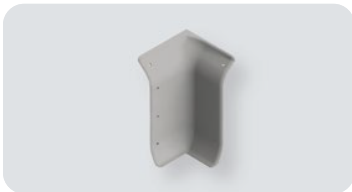

Kerb

KS 200

Length 4.000 mm
 Packing 3 pz / box
 Colour B M E

KEPF 200

To install with TB14

Packing 50 pz / box
 Colour K

KSJ 200

To install with TB14 / TF14

Packing 20 pz / box
 Colour B E

KSI 200

To install with TB14 / TF14

Packing 20 pz / box
 Colour B E

KSE 200

To install with TB14 / TF14

Packing 20 pz / box
 Colour B E

KSTD/SX 200