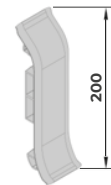

To install with TB14 / TF14

Packing 20 pz / box
 Colour B E

KSJ 200 LT

Packing to be defined
 Colour K

KS 300

Length 4.000 mm
 Packing 1 pz
 Colour M E

KEPF 300

To install with TB20