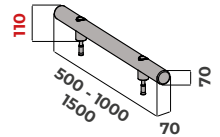

Cold Line ROD FLOOR 70

**M16
GALVANISED STEEL**

-30°

RESISTANT TO
LOW TEMPERATURES

**RF 70 500
1000
1500**

Length 500 / 1000 / 1500 mm
Packing unpacked on pallet
Colour **M**

Equipped with accessories

**RF 70 2000
3000**

Length 2.000 / 3.000 mm
Packing unpacked on pallet
Colour **M**

Equipped with accessories