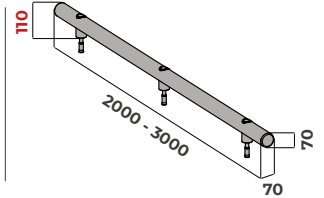

Cold Line ROD FLOOR 70

**M16
GALVANISED STEEL**

-30°

RESISTANT TO
LOW TEMPERATURES

**RF 70 500
1000
1500**

Length 500 / 1000 / 1500 mm
Packing unpacked on pallet
Colour **M**

Equipped with accessories

**RF 70 2000
3000**

Length 2.000 / 3.000 mm
Packing unpacked on pallet
Colour **M**

Equipped with accessories